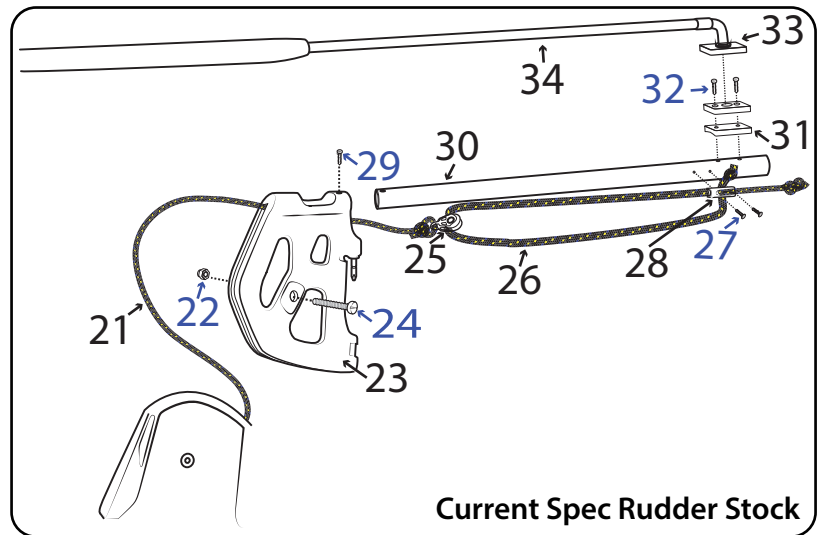

Foils & Foil Parts

Number	Description	Product Code
1	APB Rudder Blade Replacement Bottom Tip	rsm-fo-909
2	RS Feva/ RS Quba/ RS Vareo Rudder Blade. Selden Stock.	RSM-FO-101
2	RS Vision/Vareo/Feva/Quba Aluminium Rudder blade for Seasure	RSM-FO-100
3	APB Rudder Blade Pivot Bush Narrow	RSM-FO-905
3	APB Rudder Blade Pivot Bush (Wide)	RSM-FO-907
4	APB Replacement Narrow Rudder Head	RSM-FO-901
4	APB Replacement Wide Rudder Blade Head	RSM-FO-906
5	APB Daggerboard Replacment Bottom Tip	RSM-FO-910
6	RS Vareo/Feva Daggerboard	RSM-FO-200
7	RS Feva Daggerboard Handle	FEV-FO-902
8	RS Feva/ RS Vision/ RS Quba Tiller Extension: Seasure UJ	RSM-FO-501
9	Seasure Flexible UJSeasure Flexible UJ	S2367A
10	CSK pozzi screw 8 x 3/4	FIX-S8-C03
12	CL211MK1Clamcleat Junior Mk1	CL211MK1
13	Rivet Monel 4.8 x 12	FIX-R48-M12
14	RS Feva/Vision Tiller Arms Pair	RSM-FO-903
15	Rudder Stock (Pintle & Gudgeon) Nut; Bolt and Washer	RSM-FO-904
16	RS Vision/Feva/Vareo Rudder Stock; Tiller and Extension	RSM-FO-300
17	Seasure Rudder Pivot Bolt & Wing Nut	S9824
18	Seasure Rudder Pivot Wing Nut	S1828P
19	Seasure RS APB Rudder Pintle	S9597
20	Seasure RS APB Rudder Gudgeon	S9598