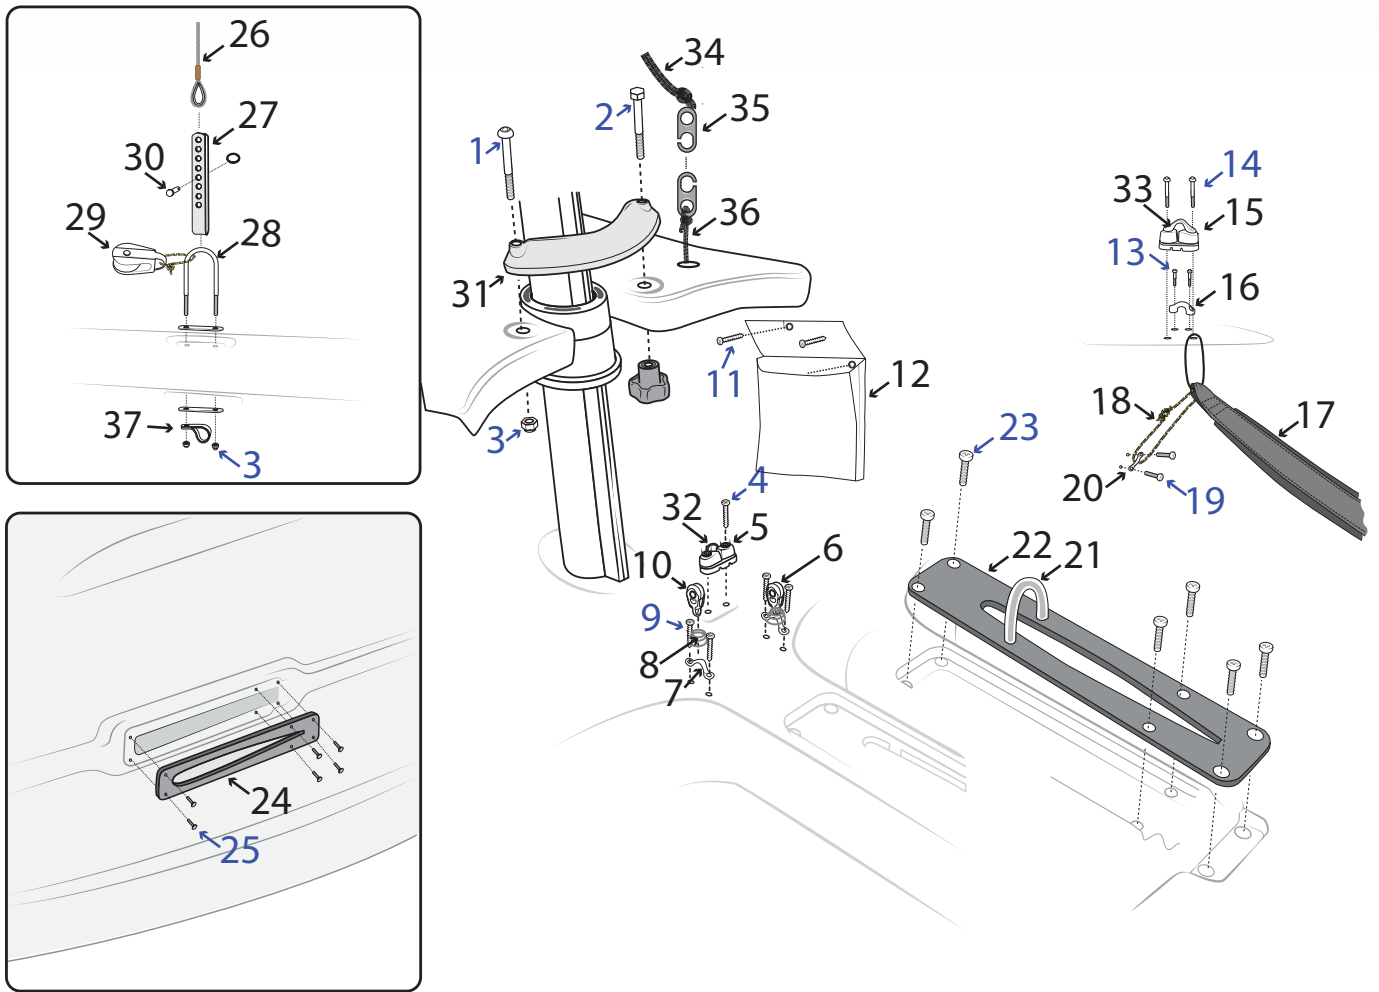

RS
Feva
**SPARE PARTS
WORKBOOK**

Hull Parts - Bow Area

Number	Description	Product Code
1	RS Feva Foredeck	FEV-HF-100
2	Pozzi pan screw 12 x 1 1/2	FIX-S12-P01
3	Washer M6 'A'	FIX-W6-001
4	100mm Black Dacron Patch	ZDP1001
5	Allen Hatch 4 Inch: Sealing Ring	A338
7	Pozzi pan screw 6 x 3/4	FIX-S6-P01
8	Allen Hatch 4 Inch: Black	A337BLACK
9	Socket cap machine screw M8 x 40	FIX-B8-P40
10	RS Feva Pole Bearing Tube	FEV-SP-908
11	RWO 38mm Plastic End Cap	R0687
12	Rivet Monel 4.8 x 12	FIX-R48-M12
13	RS Feva Bowsprit Fully Rigged	FEV-SP-500
14	RS Feva/Vareo/200 Bowsprit Outboard End Cap	RSM-SP-902
15	RS Feva Tack Bar Saddles (Pair)	FEV-HF-102
16	Washer M8 penny	FIX-W8-002
17	Button head machine screw M8 x 25	FIX-B8-C25
18	Button head machine screw M6 x 25	FIX-B6-B25
19	Washer M5 Special Rubber	FIX-W5-005
20	RS Feva Tack Bar	FEV-HF-101

Hull Parts - Mast Step & Crew Area

Number	Description	Product Code
1	Button head machine screw M6 x 50	FIX-B6-B50
2	RS Feva / Quba Mast Gate Fastening Bolt & Knob 2012	FEV-HF-202
2	RS Feva / Quba Mast Gate Fastening Pin	FEV-HF-201
3	Nyloc M6	FIX-N6-006
4	Button head machine screw M4 x 25	FIX-B4-B25
5	Allen Small Cleat Alanite	A.677
6	Allen 20mm Dynamic Block: Single With Lacing Eye	A2020LZ
7	Allen Pressed Lacing Eye 27mm	A4388
8	Allen Tapered Spring Small	A4034
9	Pozzi Pan Machine Screw M5 x 8	FIX-B5-P08
10	Allen 20mm Dynamic Block: Single With Lacing Eye	A2020LZ
11	Pozzi pan screw 8 x 3/4	FIX-S8-P02
12	RS Feva Halyard Bag	FEV-HF-203
13	Button head machine screw M5 x 20	FIX-B5-B20
14	Button head machine screw M5 x 35	FIX-B5-B35
15	Allen Large Cleat Alanite	A.676
16	Allen Bullseye 13mm S/S Lined	A4152
17	RS Feva Toerstrap Set	FEV-HF-401
18	RS Feva Toerstrap Tie	
19	Pozzi Pan Machine Screw M5 x 8	FIX-B5-P08
20	Allen Pressed Lacing Eye 27mm	A4388