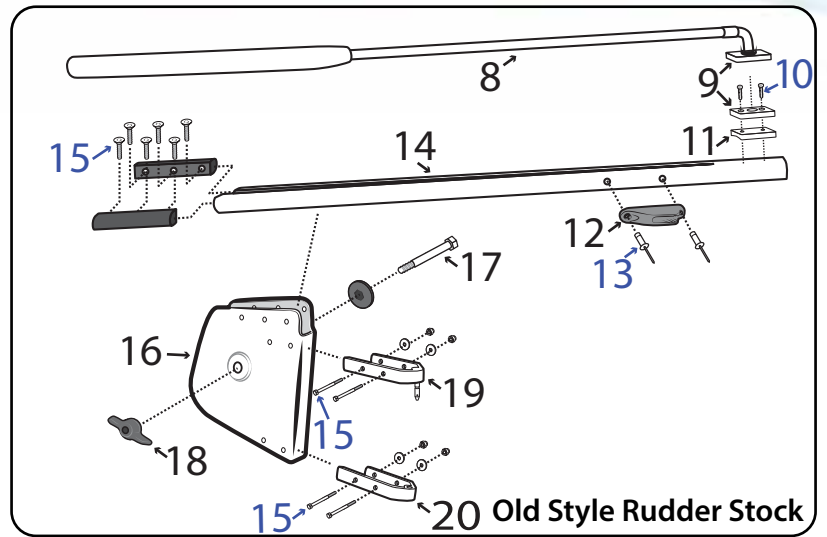

Foils & Foil Parts

Number	Description	Product Code
1	APB Rudder Blade Replacement Bottom Tip	rsm-fo-909
2	RS Feva/ RS Quba/ RS Vareo Rudder Blade. Selden Stock.	RSM-FO-101
2	RS Vision/Vareo/Feva/Quba Aluminium Rudder blade for Seasure	RSM-FO-100
3	APB Rudder Blade Pivot Bush Narrow	RSM-FO-905
3	APB Rudder Blade Pivot Bush (Wide)	RSM-FO-907
4	APB Replacement Narrow Rudder Head	RSM-FO-901
4	APB Replacement Wide Rudder Blade Head	RSM-FO-906
5	APB Daggerboard Replacment Bottom Tip	RSM-FO-910
6	RS Vareo/Feva Daggerboard	RSM-FO-200
7	RS Feva Daggerboard Handle	FEV-FO-902
8	RS Feva/ RS Vision/ RS Quba Tiller Extension: Seasure UJ	RSM-FO-501
9	Seasure Flexible UJSeasure Flexible UJ	S2367A
10	CSK pozzi screw 8 x 3/4	FIX-S8-C03
12	CL211MK1Clamcleat Junior Mk1	CL211MK1
13	Rivet Monel 4.8 x 12	FIX-R48-M12
14	RS Feva/Vision Tiller Arms Pair	RSM-FO-903
15	Rudder Stock (Pintle & Gudgeon) Nut; Bolt and Washer	RSM-FO-904
16	RS Vision/Feva/Vareo Rudder Stock; Tiller and Extension	RSM-FO-300
17	Seasure Rudder Pivot Bolt & Wing Nut	S9824
18	Seasure Rudder Pivot Wing Nut	S1828P
19	Seasure RS APB Rudder Pintle	S9597
20	Seasure RS APB Rudder Gudgeon	S9598