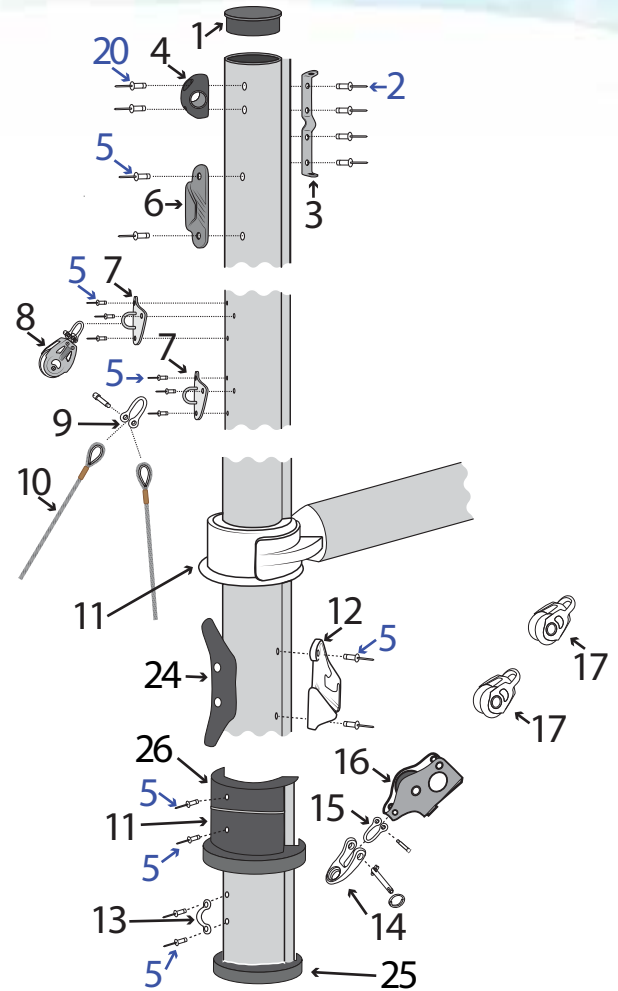

Mast & Boom Parts

Number	Description	Product Code
1	RS Feva Mast/Boom End Plug	FEV-SP-903
2	STF Marine 3.2x6.85 Monel Rivets	ST-Z3207
3	Allen Burgee Clip	A4066
4	Allen Bullseye 13mm S/S Lined	A4152
5	Rivet Monel 4.8 x 12	FIX-R48-M12
6	Clamcleat Racing Fine Line Cleat Starboard	CL258
7	Selden Forestay Eye Triangle	P50847701
8	Selden Ball Bearing Block 30mm: Single With Shackle Swivel	P403101SWI
9	Allen Forged Bow Shackle (Feva Rigging)	F746L0
10	RS Feva Shroud Pack	FEV-SP-909
11	RS Feva Mast Collar	FEV-SP-900
12	Clamcleat Side Entry Cleat (Starboard) MK1	CL217MK1
13	RWO Standard Deck Clip Medium 1	R2830
14	RS Feva Kicker Attachment Shackle	FEV-SP-910
15	Allen Carbine Hook Small	F762L0
16	Allen Plain Single With Becket and V Cleat	A4265
16	RS Feva 6:1 Kicking StrapRS Feva 6:1 Kicking Strap	FEV-UA-209
17	Allen 20mm Dynamic Block: Single	A2020
18	Clamcleat Junior Mk1	CL211MK1
19	Allen S/S Twisted Welded Hook	A4069
20	Rivet Monel 4.8 x 18	FIX-R48-M18
21	Selden Ball Bearing Block 30mm: Single	P403101SIN
22	Allen Fairlead Open Base 9mm	A282
23	RS Feva Boom Inboard End	FEV-SP-911
24	Selden Horn Cleat	P51103001
25	RS Feva Mast Heel Plug Assembly	FEV-SP-904
26	RS Feva Mast Collar (Foredeck Level).	FEV-SP-913