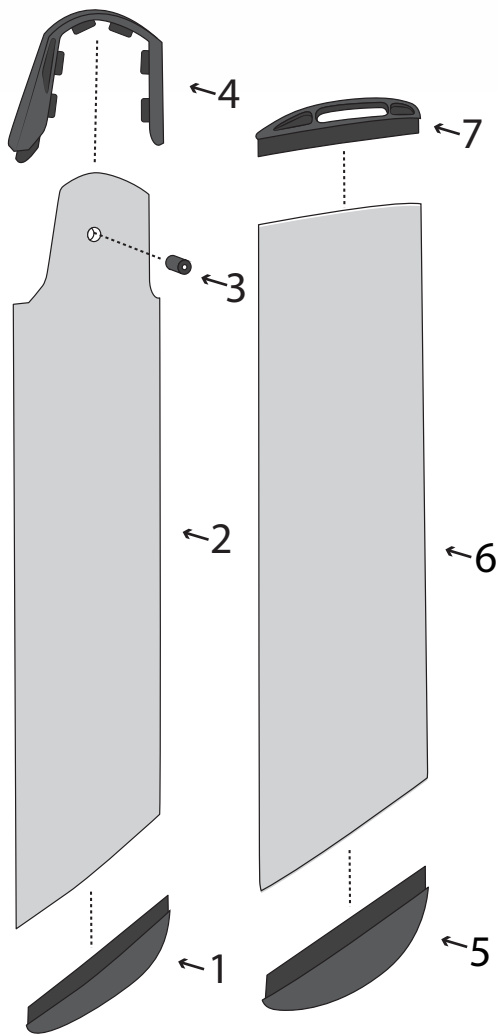

Foils & Foil Parts Cont.

Number	Description	Product Code
21	RS Feva/Quba Rudder Downhaul Line (from blade)	
22	Nyloc M8	FIX-N8-008
23	RS Feva/ RS Quba/ RS Vareo Stock Head	RSM-FO-304
24	Pan Head Machine Screw M8 x 50	FIX-B8-P50
25	Selden Ball Bearing Block 20mm: Single	P402101SIN
26	RS Feva/Quba Rudder Downhaul (in cleat)	
27	Rivet Monel 4.8 x 12	FIX-R48-M12
28	CL270Racing Micro with Becket	CL270
29	Pozzi pan screw 6 x 3/4	FIX-S6-P01
30	RS Feva/ RS Quba Tiller and Extension	RSM-FO-400
31	RWO 32mm Tube Saddle	R0713
32	Rivet Monel 4.8 x 12	FIX-R48-M12
33	Selden Tiller Extension UJ	CA0015
34	RS Feva/ RS Quba Tiller Extension: Selden UJ	RSM-FO-500