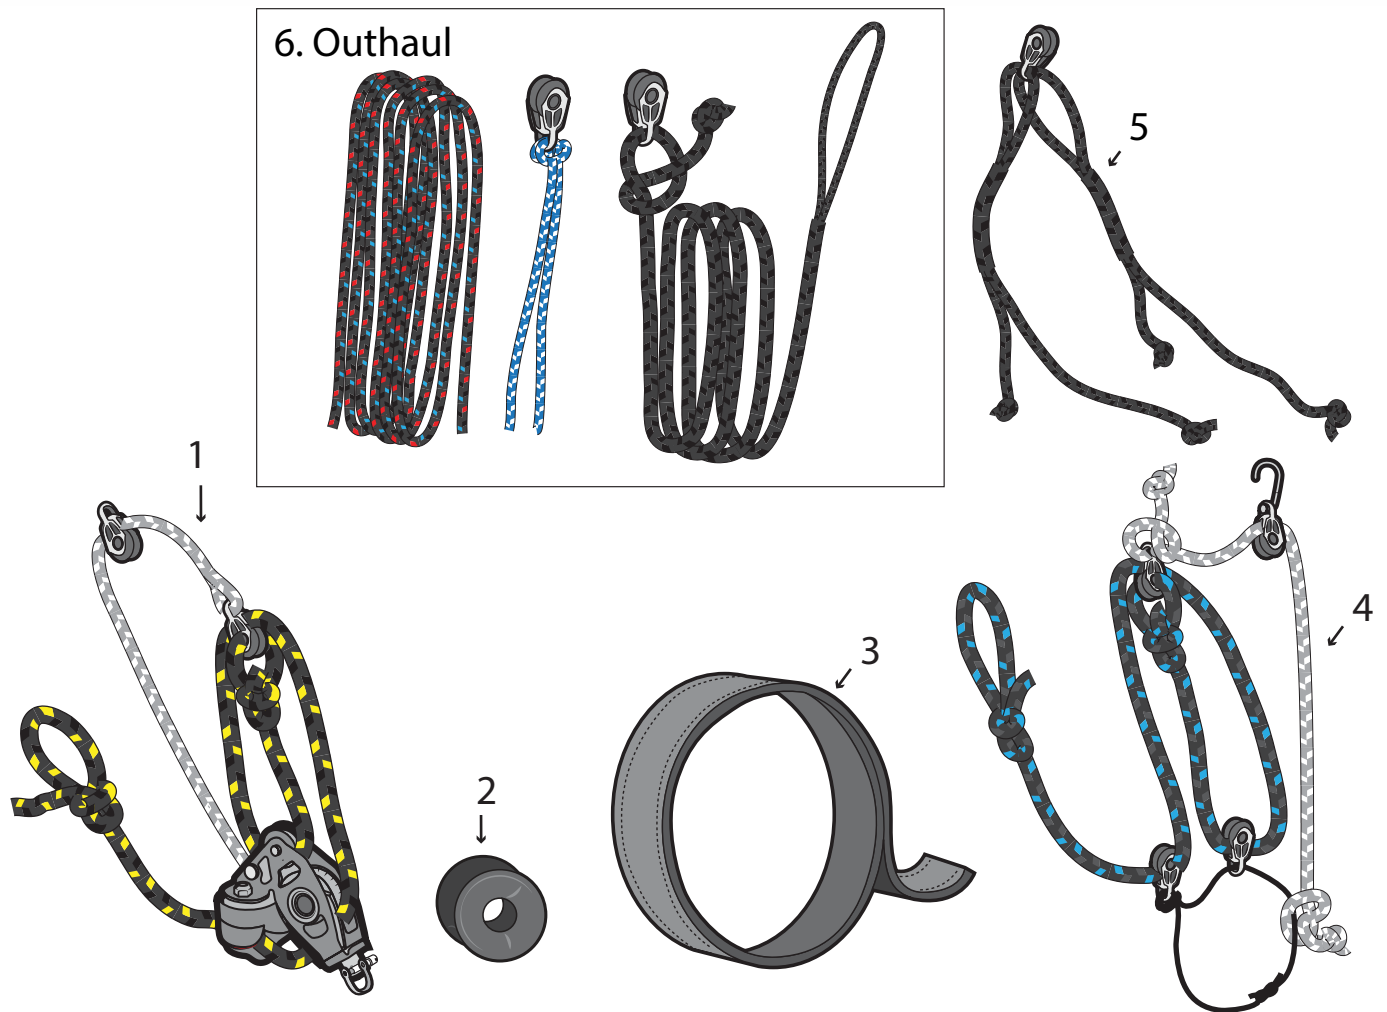

Race Upgrades

Number	Description	Product Code
1	RS Feva 6:1 Kicking Strap	FEV-UA-209
1	RS Feva Harken Race Kicker Kit	FEV-UA-201
2	RS Feva Racing Jib Halyard Purchase Sheave	FEV-SP-905
3	RS Feva Clew Strap	FEV-SP-901
4	RS Feva Racing Downhaul (Allen)	FEV-UA-204
4	RS Feva Harken Race Downhaul Kit	FEV-UA-203
5	RS Feva Adjustable Mainsheet Strops inc. Block	FEV-UA-211
6	RS Feva Racing Outhaul System	FEV-UA-210
6	RS Feva Harken Race Outhaul Kit	FEV-UA-202