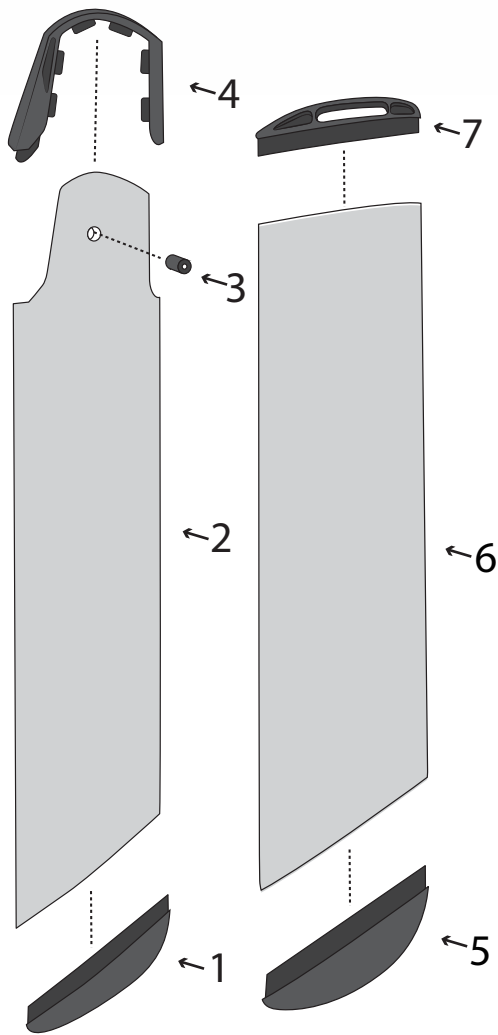

Foils & Foil Parts

Number	Description	Product Code
1	APB Rudder Blade Replacement Bottom Tip	rsm-fo-909
2	RS Feva/ RS Quba/ RS Vareo Rudder Blade. Selden Stock.	RSM-FO-101
2	RS Vision/Vareo/Feva/Quba Aluminium Rudder blade for Seasure	RSM-FO-100
3	APB Rudder Blade Pivot Bush Narrow	RSM-FO-905
3	APB Rudder Blade Pivot Bush (Wide)	RSM-FO-907
4	APB Replacement Narrow Rudder Head	RSM-FO-901
4	APB Replacement Wide Rudder Blade Head	RSM-FO-906
5	APB Daggerboard Replacment Bottom Tip	RSM-FO-910
6	RS Vareo/Feva Daggerboard	RSM-FO-200
7	RS Feva Daggerboard Handle	FEV-FO-902
8	RS Feva/ RS Vision/ RS Quba Tiller Extension: Seasure UJ	RSM-FO-501
9	Seasure Flexible UJSeasure Flexible UJ	S2367A
10	CSK pozzi screw 8 x 3/4	FIX-S8-C03
12	CL211MK1Clamcleat Junior Mk1	CL211MK1
13	Rivet Monel 4.8 x 12	FIX-R48-M12
14	RS Feva/Vision Tiller Arms Pair	RSM-FO-903
15	Rudder Stock (Pintle & Gudgeon) Nut; Bolt and Washer	RSM-FO-904
16	RS Vision/Feva/Vareo Rudder Stock; Tiller and Extension	RSM-FO-300
17	Seasure Rudder Pivot Bolt & Wing Nut	S9824
18	Seasure Rudder Pivot Wing Nut	S1828P
19	Seasure RS APB Rudder Pintle	S9597
20	Seasure RS APB Rudder Gudgeon	S9598