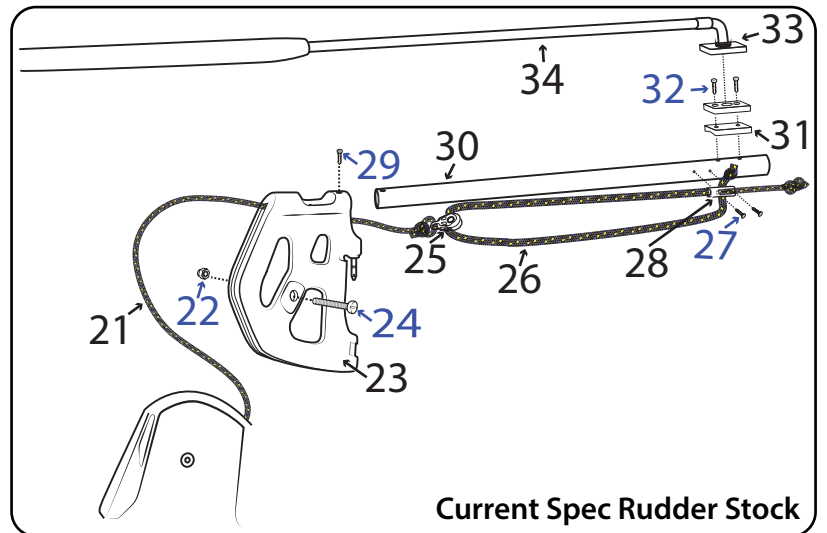

Foils & Foil Parts Cont.

Number	Description	Product Code
21	RS Feva/Quba Rudder Downhaul Line (from blade)	
22	Nyloc M8	FIX-N8-008
23	RS Feva/ RS Quba/ RS Vareo Stock Head	RSM-FO-304
24	Pan Head Machine Screw M8 x 50	FIX-B8-P50
25	Selden Ball Bearing Block 20mm: Single	P402101SIN
26	RS Feva/Quba Rudder Downhaul (in cleat)	
27	Rivet Monel 4.8 x 12	FIX-R48-M12
28	CL270Racing Micro with Becket	CL270
29	Pozzi pan screw 6 x 3/4	FIX-S6-P01
30	RS Feva/ RS Quba Tiller and Extension	RSM-FO-400
31	RWO 32mm Tube Saddle	R0713
32	Rivet Monel 4.8 x 12	FIX-R48-M12
33	Selden Tiller Extension UJ	CA0015
34	RS Feva/ RS Quba Tiller Extension: Selden UJ	RSM-FO-500