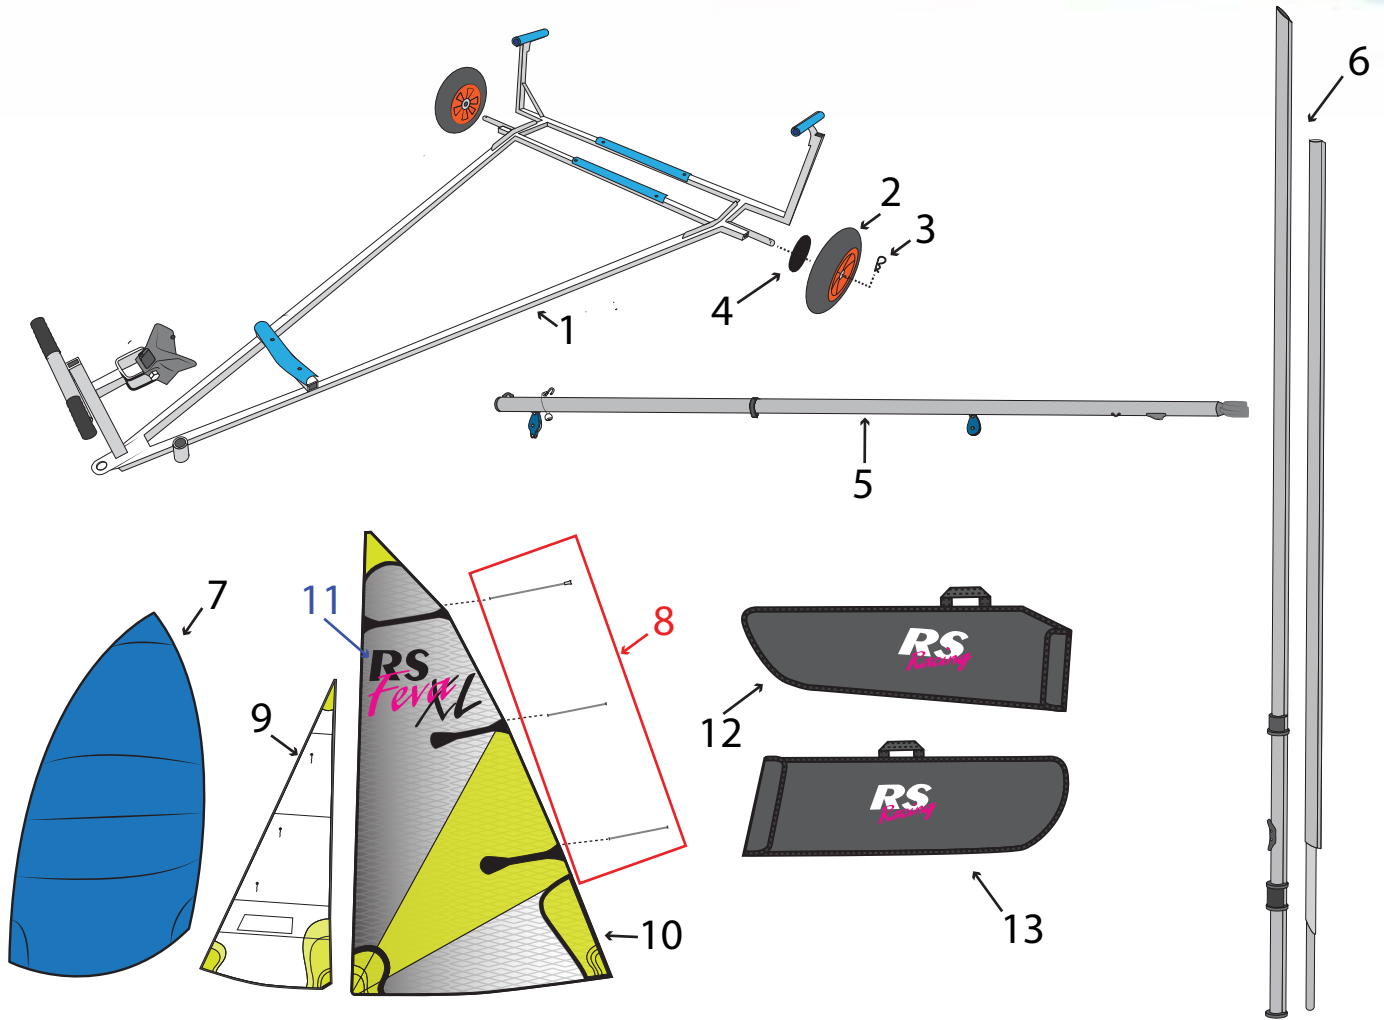

Sails | Trolley | Covers | Spars

Number	Description	Product Code
1	RS Feva Stacking Trolley	FEV-TR-100
2	Trolley Wheel	RSM-TR-911
3	Trolley Wheel Spring Clip	RSM-TR-908
4	Nylon Trolley Washer M27 x 50OD x 4mm Thick	RSM-TR-916
5	RS Feva Boom Complete	FEV-SP-400
6	RS Feva Mast Complete inc. Rigging Pack	FEV-SP-100
7	RS Feva Spinnaker	FEV-SP-300
8	RS Feva XL Mainsail Batten Set	FEV-SA-901
9	RS Feva Race Jib	FEV-SA-200
9	RS Feva Club Jib	FEV-SA-201
10	RS Feva XL Mainsail Mylar (rolled inc. battens and bag)	FEV-SA-100
10	RS Feva S Mainsail (dacron, folded inc. bag)	FEV-SA-101
11	RS Feva XL Sail Decal	FEV-SA-900
12	RS Padded Rudder Bag - Short	RSM-CO-602
13	RS Padded Daggerboard bag	RSM-CO-600
14	RS Feva Polycotton Top Cover	FEV-CO-100
15	RS Feva Nylon Under Cover	FEV-CO-200
16	RS Feva Padded Mast Bag	FEV-CO-300
17	230mm Sail Number Black	
18	RS Twin Tube Mast Floatation Bag	RSM-SP-900
19	Clamp On Jockey Wheel Bracket for Standard Road Base	RSM-TR-926
20	RS 190-220 Euro Spec Combination Road Base - 8" Wheel	RSM-TR-103
21	RS 190-220 Euro Spec Combination Road Base - 10" Wheel	RSM-TR-107