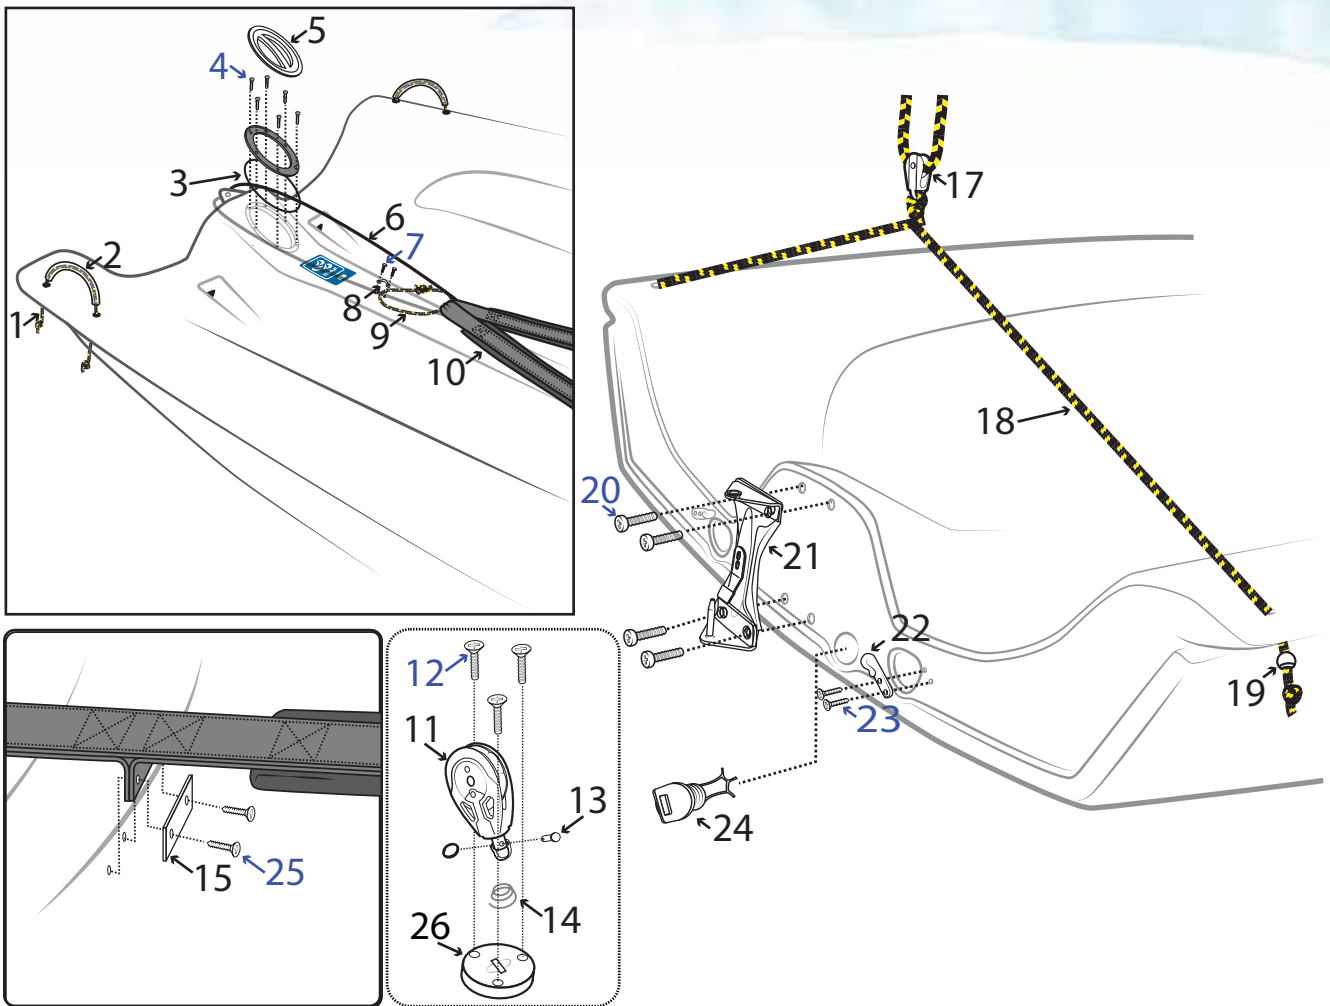

Hull Parts - Helm & Transom Area

Number	Description	Product Code
1	RS Feva Transom Carry Handle Rope	
2	RS Feva Carry Handle Tubes Each	FEV-HF-500
3	4" Allen Hatch 4 Inch: Sealing Ring	A338
4	Pozzi pan screw 6 x 3/4	FIX-S6-P01
5	Allen Hatch 4 Inch: Black	A337BLACK
6	RS Feva Toestrap Elastic (Rear)	
7	Pozzi Pan Machine Screw M5 x 8	FIX-B5-P08
8	Allen Pressed Lacing Eye 27mm	A4388
9	RS Feva Toestrap Tie	
10	RS Feva Toestrap Set	FEV-HF-401
11	Allen 60mm Pro Ratchet Block	A2160
12	CSK pozzi machine screw M5 x 20	FIX-B5-C20
13	STF Marine 5x15mm Clevis Pins and Split Rings	ST-O0515
14	Allen Tapered Spring Small	A4034
15	Allen Toe Strap Plate (Dark Grey)	A..99G
17	Allen 30mm Dynamic Block: Single	A2030
18	RS Feva Mainsheet Horse	
18	RS Feva Adjustable Mainsheet Strops inc. Block	FEV-UA-211
19	RWO 4mm Bobble: Black	R1901T
20	Pozzi pan machine screw M6 x 16	FIX-B6-P16
21	RS Feva/Quba/Vision/Vareo Transom Plate	RSM-HF-503
22	Allen Nylon Lacing Hook - Black	A.148
23	Pozzi Pan Machine Screw M5 x 8	FIX-B5-P08
24	RS APB Transom Bung	RSM-HF-501
26	RS Feva/Vareo/Vision Mainsheet Conversion Plate	RSM-HF-401