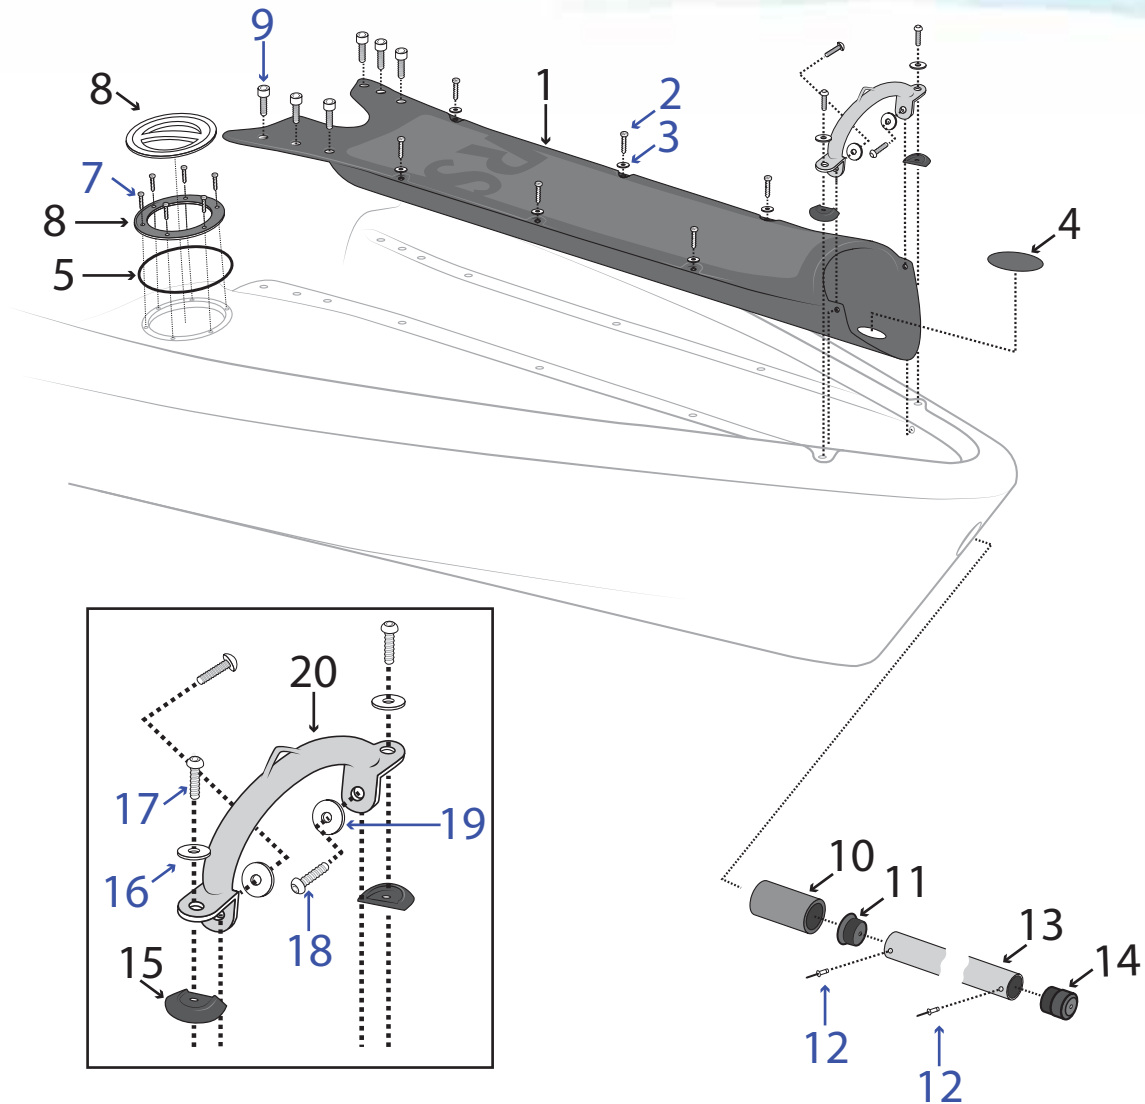

RS
Feva
**SPARE PARTS
WORKBOOK**

Hull Parts - Bow Area

Number	Description	Product Code
1	RS Feva Foredeck	FEV-HF-100
2	Pozzi pan screw 12 x 1 1/2	FIX-S12-P01
3	Washer M6 'A'	FIX-W6-001
4	100mm Black Dacron Patch	ZDP1001
5	Allen Hatch 4 Inch: Sealing Ring	A338
7	Pozzi pan screw 6 x 3/4	FIX-S6-P01
8	Allen Hatch 4 Inch: Black	A337BLACK
9	Socket cap machine screw M8 x 40	FIX-B8-P40
10	RS Feva Pole Bearing Tube	FEV-SP-908
11	RWO 38mm Plastic End Cap	R0687
12	Rivet Monel 4.8 x 12	FIX-R48-M12
13	RS Feva Bowsprit Fully Rigged	FEV-SP-500
14	RS Feva/Vareo/200 Bowsprit Outboard End Cap	RSM-SP-902
15	RS Feva Tack Bar Saddles (Pair)	FEV-HF-102
16	Washer M8 penny	FIX-W8-002
17	Button head machine screw M8 x 25	FIX-B8-C25
18	Button head machine screw M6 x 25	FIX-B6-B25
19	Washer M5 Special Rubber	FIX-W5-005
20	RS Feva Tack Bar	FEV-HF-101

Hull Parts - Mast Step & Crew Area

Number	Description	Product Code
1	Button head machine screw M6 x 50	FIX-B6-B50
2	RS Feva / Quba Mast Gate Fastening Bolt & Knob 2012	FEV-HF-202
2	RS Feva / Quba Mast Gate Fastening Pin	FEV-HF-201
3	Nyloc M6	FIX-N6-006
4	Button head machine screw M4 x 25	FIX-B4-B25
5	Allen Small Cleat Alanite	A.677
6	Allen 20mm Dynamic Block: Single With Lacing Eye	A2020LZ
7	Allen Pressed Lacing Eye 27mm	A4388
8	Allen Tapered Spring Small	A4034
9	Pozzi Pan Machine Screw M5 x 8	FIX-B5-P08
10	Allen 20mm Dynamic Block: Single With Lacing Eye	A2020LZ
11	Pozzi pan screw 8 x 3/4	FIX-S8-P02
12	RS Feva Halyard Bag	FEV-HF-203
13	Button head machine screw M5 x 20	FIX-B5-B20
14	Button head machine screw M5 x 35	FIX-B5-B35
15	Allen Large Cleat Alanite	A.676
16	Allen Bullseye 13mm S/S Lined	A4152
17	RS Feva Toerstrap Set	FEV-HF-401
18	RS Feva Toerstrap Tie	
19	Pozzi Pan Machine Screw M5 x 8	FIX-B5-P08
20	Allen Pressed Lacing Eye 27mm	A4388