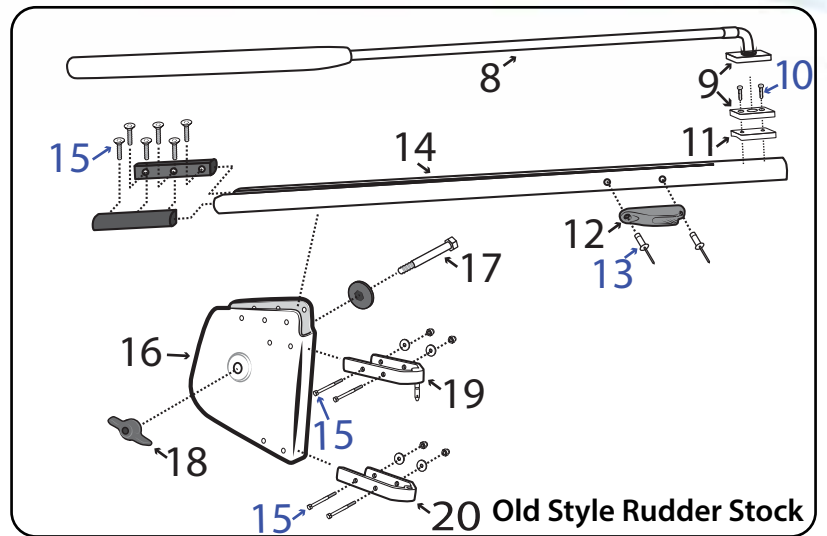

Foils & Foil Parts Cont.

Number	Description	Product Code
21	RS Feva/Quba Rudder Downhaul Line (from blade)	
22	Nyloc M8	FIX-N8-008
23	RS Feva/ RS Quba/ RS Vareo Stock Head	RSM-FO-304
24	Pan Head Machine Screw M8 x 50	FIX-B8-P50
25	Selden Ball Bearing Block 20mm: Single	P402101SIN
26	RS Feva/Quba Rudder Downhaul (in cleat)	
27	Rivet Monel 4.8 x 12	FIX-R48-M12
28	CL270Racing Micro with Becket	CL270
29	Pozzi pan screw 6 x 3/4	FIX-S6-P01
30	RS Feva/ RS Quba Tiller and Extension	RSM-FO-400
31	RWO 32mm Tube Saddle	R0713
32	Rivet Monel 4.8 x 12	FIX-R48-M12
33	Selden Tiller Extension UJ	CA0015
34	RS Feva/ RS Quba Tiller Extension: Selden UJ	RSM-FO-500