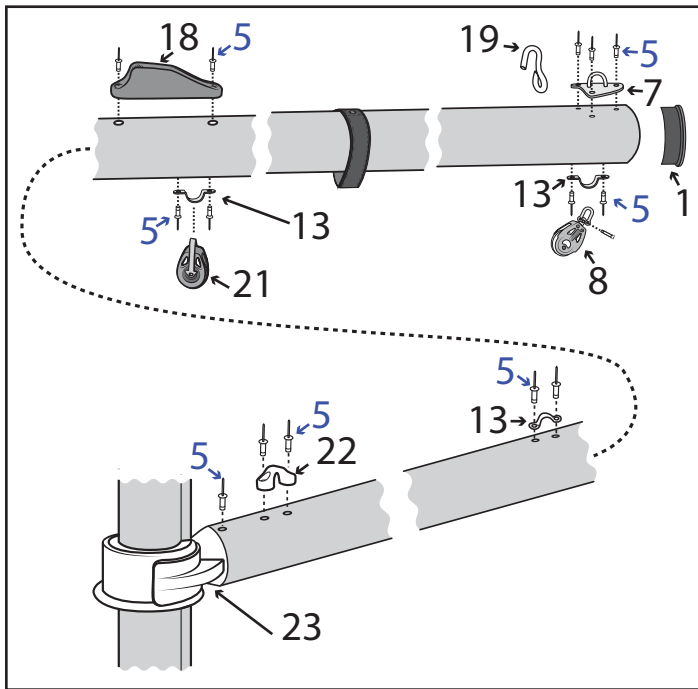

Mast & Boom Parts

Number	Description	Product Code
1	RS Feva Mast/Boom End Plug	FEV-SP-903
2	STF Marine 3.2x6.85 Monel Rivets	ST-Z3207
3	Allen Burgee Clip	A4066
4	Allen Bullseye 13mm S/S Lined	A4152
5	Rivet Monel 4.8 x 12	FIX-R48-M12
6	Clamcleat Racing Fine Line Cleat Starboard	CL258
7	Selden Forestay Eye Triangle	P50847701
8	Selden Ball Bearing Block 30mm: Single With Shackle Swivel	P403101SWI
9	Allen Forged Bow Shackle (Feva Rigging)	F746L0
10	RS Feva Shroud Pack	FEV-SP-909
11	RS Feva Mast Collar	FEV-SP-900
12	Clamcleat Side Entry Cleat (Starboard) MK1	CL217MK1
13	RWO Standard Deck Clip Medium 1	R2830
14	RS Feva Kicker Attachment Shackle	FEV-SP-910
15	Allen Carbine Hook Small	F762L0
16	Allen Plain Single With Becket and V Cleat	A4265
16	RS Feva 6:1 Kicking StrapRS Feva 6:1 Kicking Strap	FEV-UA-209
17	Allen 20mm Dynamic Block: Single	A2020
18	Clamcleat Junior Mk1	CL211MK1
19	Allen S/S Twisted Welded Hook	A4069
20	Rivet Monel 4.8 x 18	FIX-R48-M18
21	Selden Ball Bearing Block 30mm: Single	P403101SIN
22	Allen Fairlead Open Base 9mm	A282
23	RS Feva Boom Inboard End	FEV-SP-911
24	Selden Horn Cleat	P51103001
25	RS Feva Mast Heel Plug Assembly	FEV-SP-904
26	RS Feva Mast Collar (Foredeck Level).	FEV-SP-913