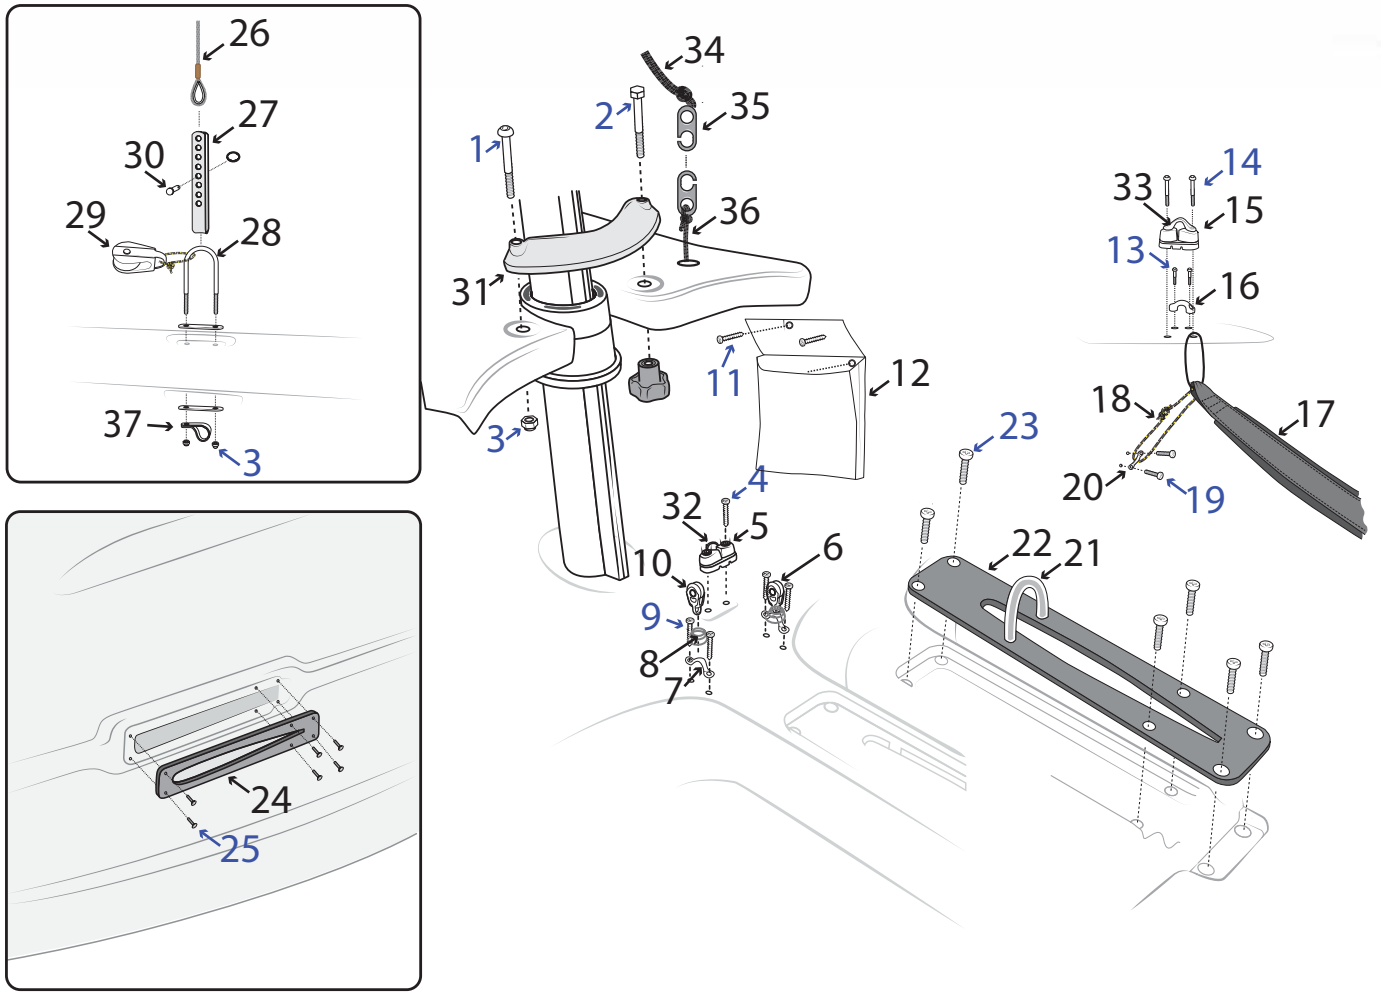

Hull Parts - Mast Step & Crew Area Cont.

Number	Description	Product Code
21	RS Feva Carry Handle Tubes Each	FEV-HF-500
22	RS Feva Daggerboard Surround Nylon Upper	FEV-HF-302
23	CSK machine screw M5 x 12	FIX-B5-C12
24	RS Feva Daggerboard Surround Nylon Lower	FEV-HF-301
25	CSK machine screw M5 x 12	FIX-B5-C12
26	RS Feva Shroud Pack	FEV-SP-909
27	Allen Shroud Stay Adjuster U Shape	A4372
28	RS Feva Shroud U Bolt	FEV-HF-304
29	Allen 27mm Plain Bearing Reinforced Block	A4280P
30	STF Marine 5x10mm Clevis Pins and Split Rings	ST-O0510
31	RS Feva Mast Gate (Post 2012 Hex Head Recess)	FEV-HF-200
32	Allen Cleat S/S Front Fairlead (Small For A77)	A4665
33	Allen Cleat Carbon Over Fairlead (Large For A..76)	A.588
34	RS Feva Main Halyard	FEV-WEB-004
35	Allen Inglefield Clip Small (Pair)	A..75
36	RS Feva Main Halyard Takeup	
37	Allen P Clip Looped S/S Lacing Eye	A4035